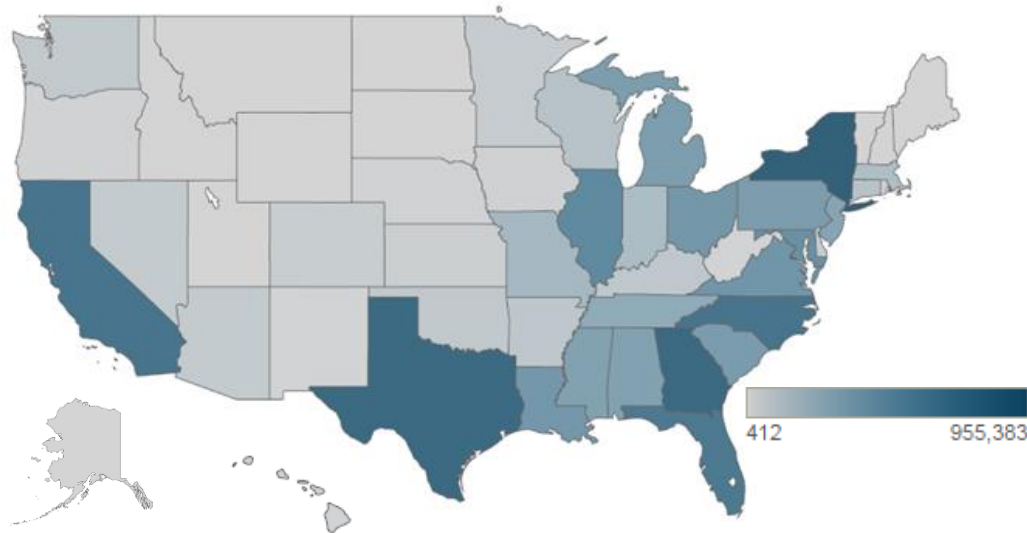

# The Impact of African American Women on the Vote

## 2012 African American Women Voters

According to the U.S. Census and state voter files, there are about **13,973,188** African American women who are voting-age U.S. citizens, and **11,483,332** African American women voted in the 2012 presidential election. About **82.1%** of African American women citizens of voting age voted.

The number of African American women who voted in 2012 by state

# States where 2012 African American Women Electorate was Larger than Presidential Margin

In each of the above states—Florida, Georgia, Louisiana, Mississippi, North Carolina, Ohio, Pennsylvania, South Carolina, and Virginia—the total number of African American women voters in 2012 was greater than the 2012 presidential vote margin. For example, **707,719** African American women voted in Florida in 2012, and President Obama won the state by just **74,309** votes. These states combined account for **134** electoral votes—almost exactly half of the votes needed to secure the presidency. African American women voters have the power to change the vote and are highly influential at the national level.