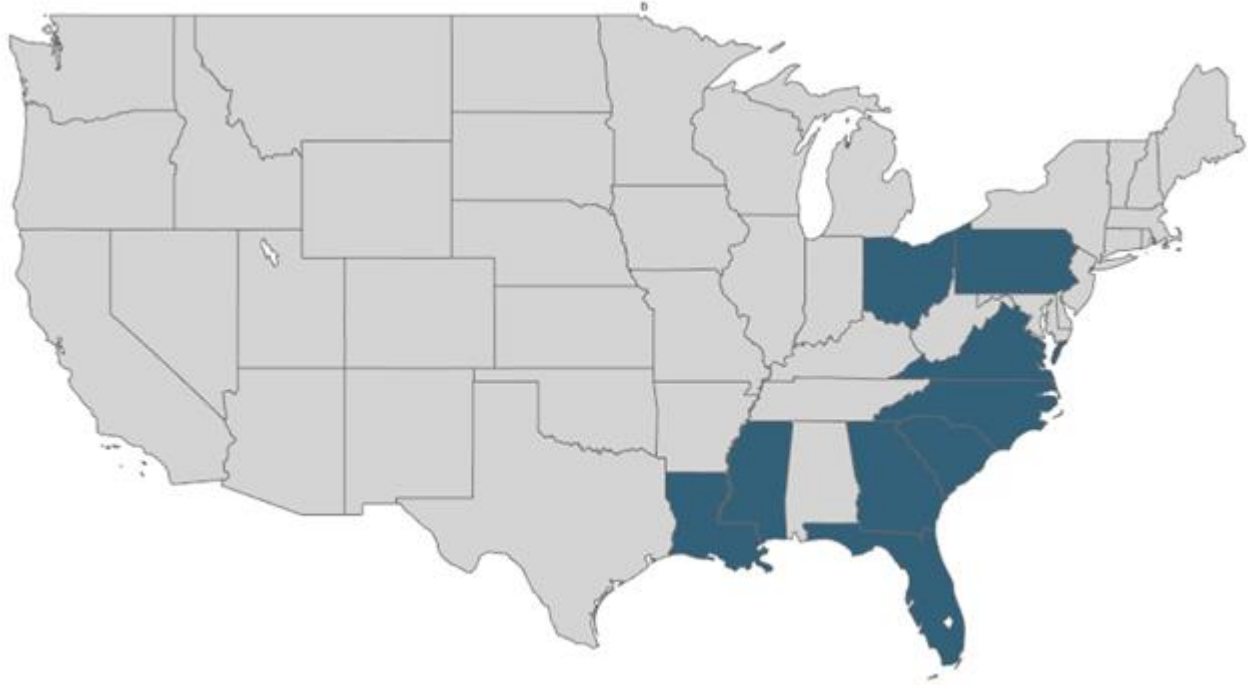

## African American Women as Share of Vote

**7,130,801** African American women voted in 2014 – about **51.0%** of the citizen voting-age population. African American women were **9.1%** of the vote in the 2012 election, and **9.0%** of the vote in the 2014 election. African American women make up about **6.3%** of the total citizen voting age population (CVAP).

# States where 2012 African American Women Electorate was Larger than Presidential Margin

In each of the above states—Florida, Georgia, Louisiana, Mississippi, North Carolina, Ohio, Pennsylvania, South Carolina, and Virginia—the total number of African American women voters in 2012 was greater than the 2012 presidential vote margin. For example, **707,719** African American women voted in Florida in 2012, and President Obama won the state by just **74,309** votes. These states combined account for **134** electoral votes—almost exactly half of the votes needed to secure the presidency. African American women voters have the power to change the vote and are highly influential at the national level.