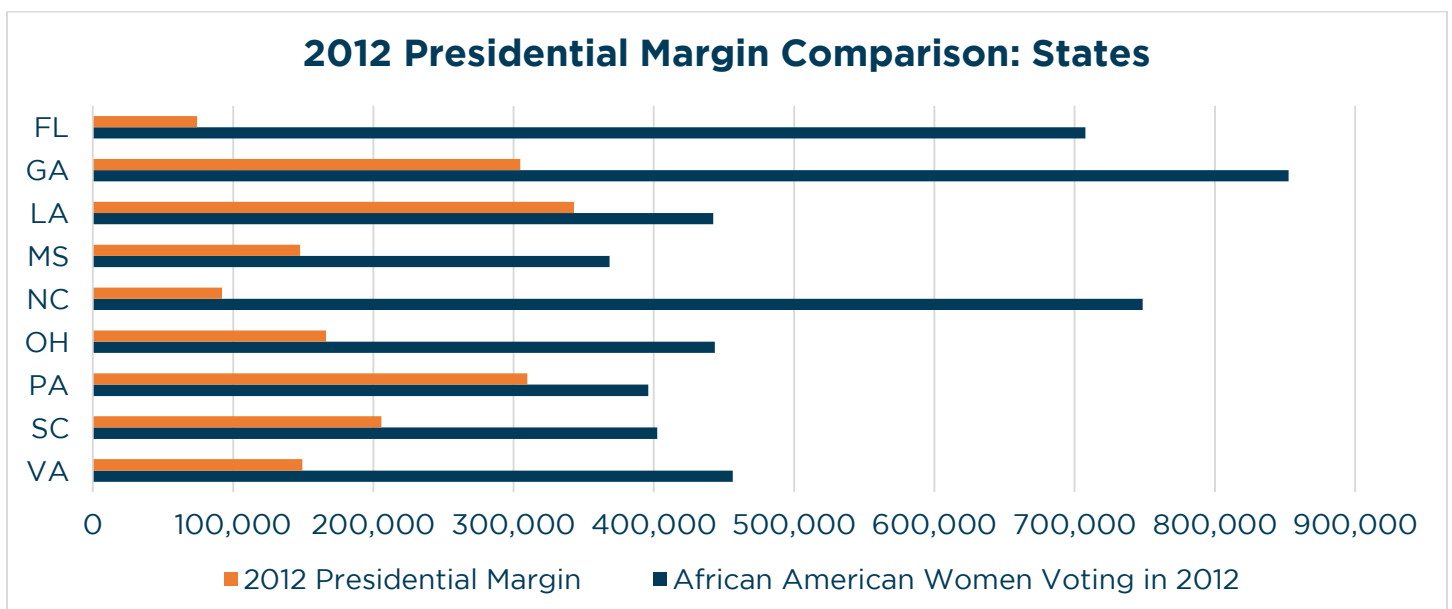

Methodology: An analysis of the U.S. Census Voting and Registration Reports from 2012 and 2012, compared to the TargetSmart voter file, accessed May 2016. Electoral results via the AP and FEC.