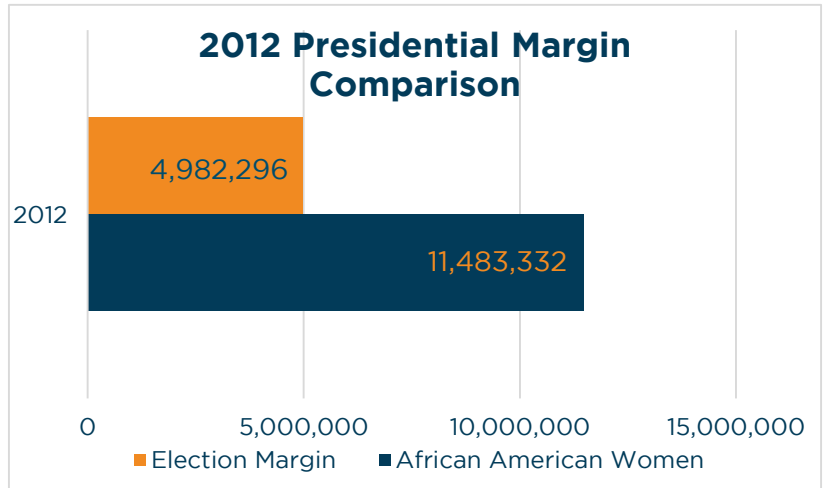

2012 Presidential Margin Comparison