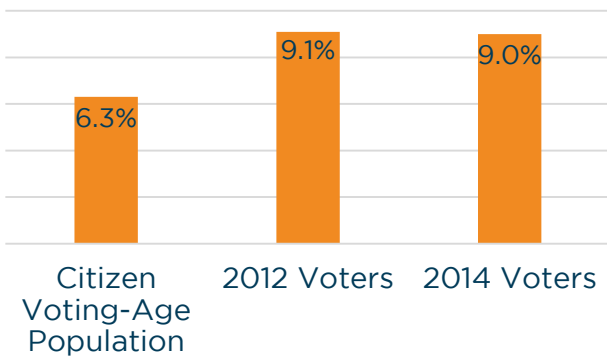

African American Women as Share of Vote